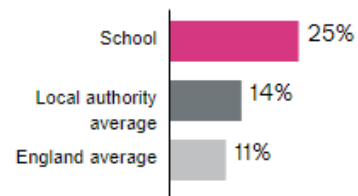

[More score details](#) [?](#)

Maths

Average

-0.3

[More score details](#) [?](#)

Pupils meeting expected standard in reading, writing and maths [?](#)

Pupils achieving at a higher standard in reading, writing and maths [?](#)