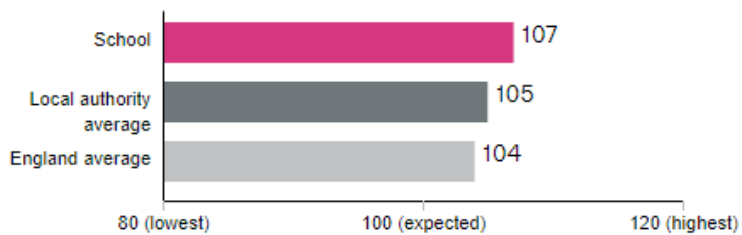

Average score in reading [?](#)